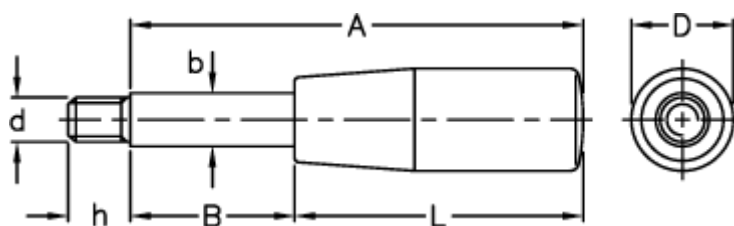

Article number: 2304003500
Description: E+G Lever arm
BL.366/10x75

Measures

A	= 75
b	= 10
B	= 35
D	= 18
d 6g	= M8
h	= 9
L	= 40